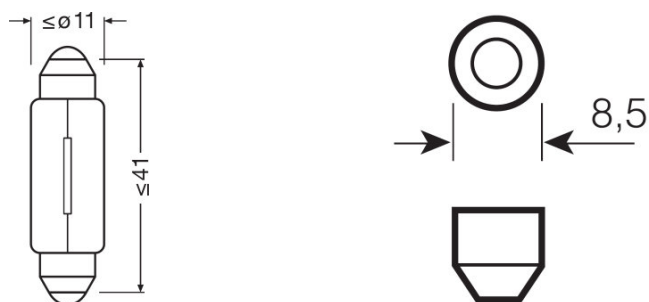

### Technical data

#### Photometrical data

Luminous flux	60 lm
Luminous flux tolerance	±20 %

#### Dimensions & weight

Length	41.0 mm
Diameter	11.0 mm
Product weight	3.22 g